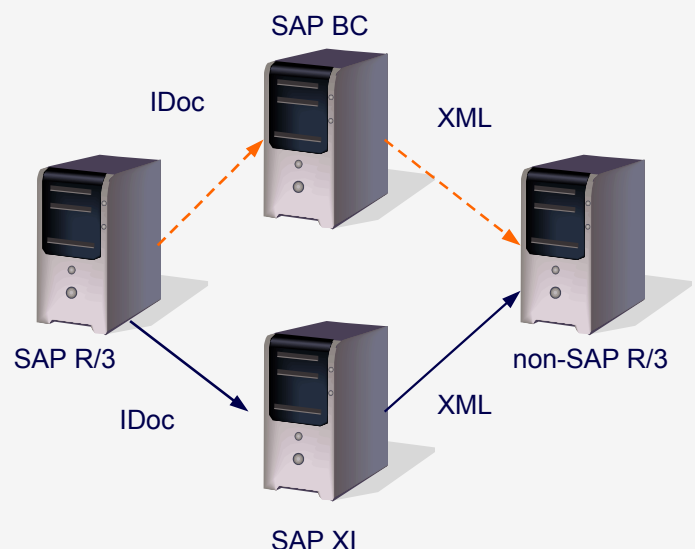

Time and money saving was considerable. The BC2XI™ product produced automatically also the interface documentation. Only testing of the converted interface needed to be done manually. There were not discovered any need for changes of the newly generated XI interface.

The BC2XI product

A Business Connector → XI Migration Tool (BC2XI™) is offered for automatized translation of the BC projects into XI structures. Using the tool you can achieve up to 80% time gain

The BC2XI™ tool accepts BC projects as inputs, analyses the components in the project and then generates corresponding XI structures. This translation is achieved using the advanced translation engine which has a number of sophisticated conversion routines that allow for an accurate and optimized output. It also halts the translation and alerts the user if there are alternative ways of generating the output or if the BC project has been badly structured it will be generated in a different style, within XI.